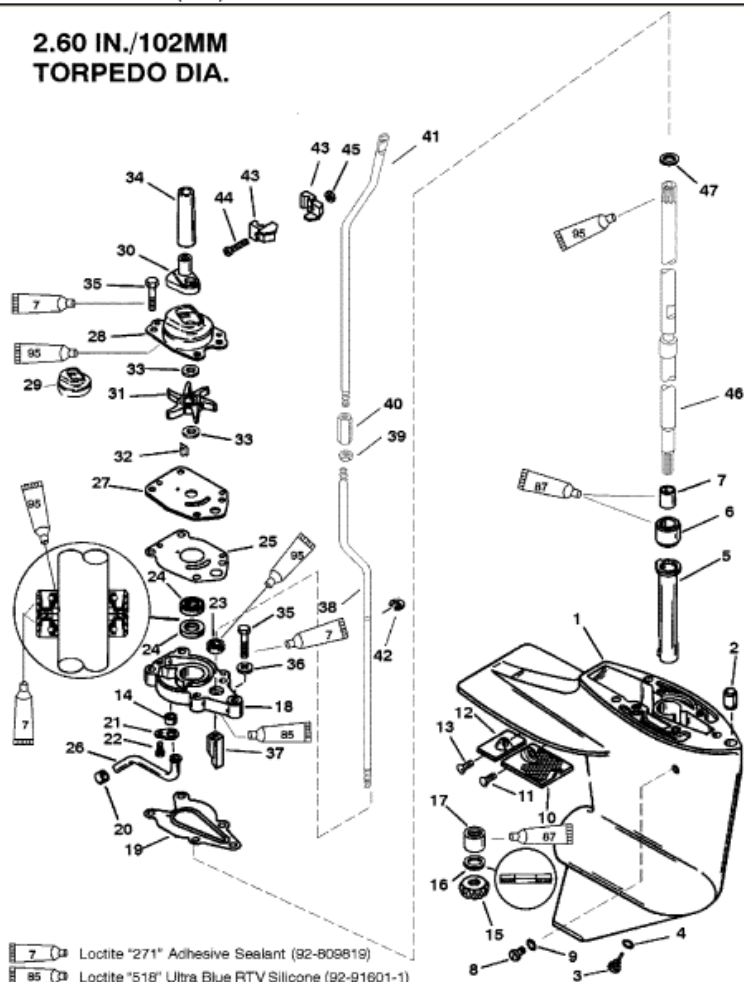

**2.60 IN./102MM
 TORPEDO DIA.**

Parts List

Ref	Class	Part	Description	Qty	Comment	Footnote
-	1666	8833A25	GEAR HOUSING-COMLETE	1	(SHORT-BLACK)	
-	1666	8833A27	GEAR HOUSING-COMLETE	1	(LONG-BLACK)	
1	1666	8833A17	GEAR HOUSING	1	(BASIC-BLACK)	
2	23	12009	BUSHING-GEAR HOUSING	1		
3	22	67892A 1	DRAIN SCREW	1		
4	12	19183	SEALING WASHER	1		6,7
5		822244A 1	SLEEVE ASSEMBLY	1		
6	23	823944	SLEEVE	1		
7	23	823943	BUSHING	1		
8	10	79953A 2	SCREW PLUG KIT	1		
9	12	19183	SEALING WASHER	1		6,7
10	35	42199 1	SCREEN	1		
11	10	13954	SCREW (1/4-14 X .88)	1		
12		42121A 2	ANODE ASSEMBLY	1		
13	10	13954	SCREW (1/4-14 X .88)	1		
14	26	42133	SEAL	1		3,6
15	43	821925 1	PINION GEAR (13 TEETH)	1		
16	12	41369	WASHER-THRUST	1		
17	31	22756	BEARING	1		
18	46	42040A 5	WATER PUMP BASE	1		6,7
19	27	19204 2	GASKET	1		3,6,7
20	26	33613	SEAL	1		3,6,7
21		42375	RETAINER	1		7
22	10	48408	SCREW (10-16 X 1/2)	1		7
23	25	822236	QUAD RING	1		3,7
24	26	41365 1	OIL SEAL	2		6,7
25	27	19202	GASKET	1		3,6,7
26	32	42185A 1	WATER TUBE	1		
27		42200	FACE PLATE	1		7
28	46	42089A 2	COVER ASSEMBLY	1		7
29		NSS	INSERT	1		5
30	26	42102 1	SEAL	1		3,6,7
31	47	42038 2	IMPELLER	1		7
32	28	42376A 2	KEY ASSEMBLY	1		7
33		NSS	WASHER	2		5
34		44467 1	GUIDE	1		
35	10	826844 30	SCREW-WATER PUMP (M6 X 3	5		
36	12	29245	WASHER	1		
37		42039	CAM-SHIFT	1		
38		825536	SHIFT SHAFT	1	(SHORT)	
39		826972	SHIFT SHAFT	1	(LONG)	